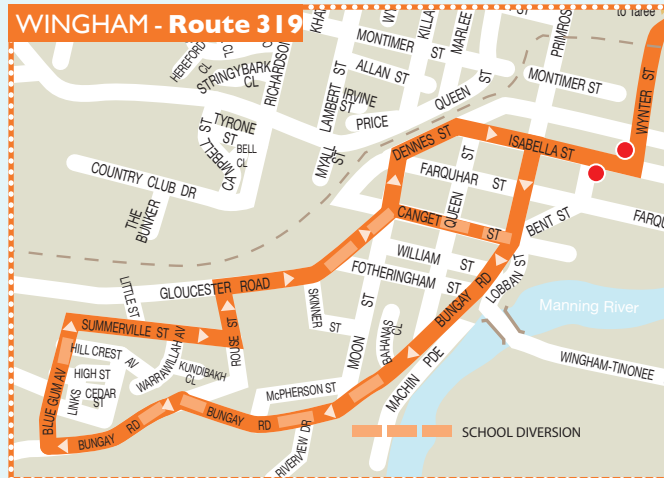

Taree to Wingham • ROUTE 319

SERVICE DAYS	MONDAY - FRIDAY				
ROUTE NUMBER	319	319	319	319	319
Manning Mall, Manning St	7.35am	9.10am	12.25pm	2.10pm	3.40pm (3.15pm)
Valley Fair, Victoria St	7.40am	9.15am	12.30pm	2.15pm	3.45pm (3.20pm)
Frances St after Spence St	-	-	12.35pm	-	-
Mayo Hospital, Wingham Rd	7.50am	9.25am	12.40pm	2.25pm	4.05pm (3.30pm)
Isabella St Bus Stop	7.55am	9.30am	12.45pm	2.30pm	4.10pm (3.35pm)

Wingham to Taree • ROUTE 319

SERVICE DAYS	MONDAY - FRIDAY				
ROUTE NUMBER	319	319	319	319	319
Isabella St Bus Stop	8.10am	9.55am	1.15pm	2.45pm	4.20pm (4.00pm)
Alma Place, Wingham Rd	8.15am	10.00am	1.20pm	2.50pm	4.25pm (4.05pm)
Frances St after Spence St	-	10.10am	-	-	-
Centerpoint Victoria St	8.30am	10.15am	1.32pm	3.00pm	4.35pm (4.15pm)
Manning Mall, Manning St	8.35am	10.20am	1.30pm	3.05pm	4.40pm (4.20pm)

No service weekends & public holidays
( ) brackets indicate altered times for school holidays